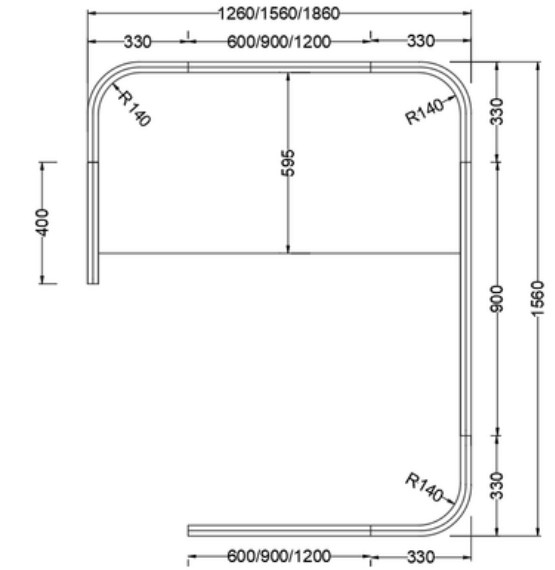

U-Dicussion - Curved corners, Envelope ends