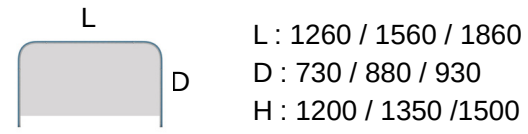

Reception Counter - Curved corners