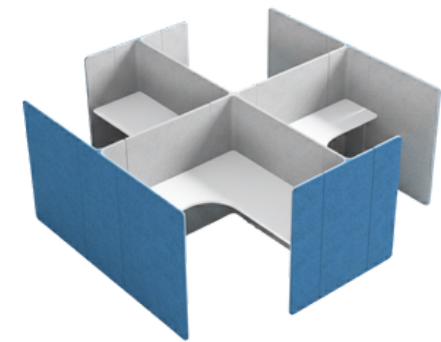

Cluster of L - Curved corners, Envelope ends

L : 2490 / 3090 / 3690
D : 2490 / 3090 / 3690
H : 1200 / 1350 / 1500