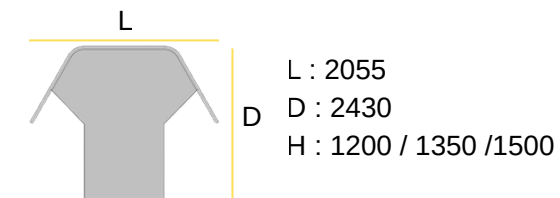

## Pod Systems-30mm (R140)

U-Pod - Curved corners, Envelope ends

Reception Counter - Curved corners

U Pod Enclosed - Curved corner

C-Pod - Curved corners, Envelope ends

U-Dicussion - Curved corners, Envelope ends