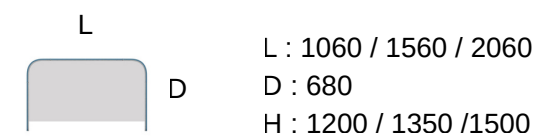

Model YPP

Pod Systems-30mm (R140)