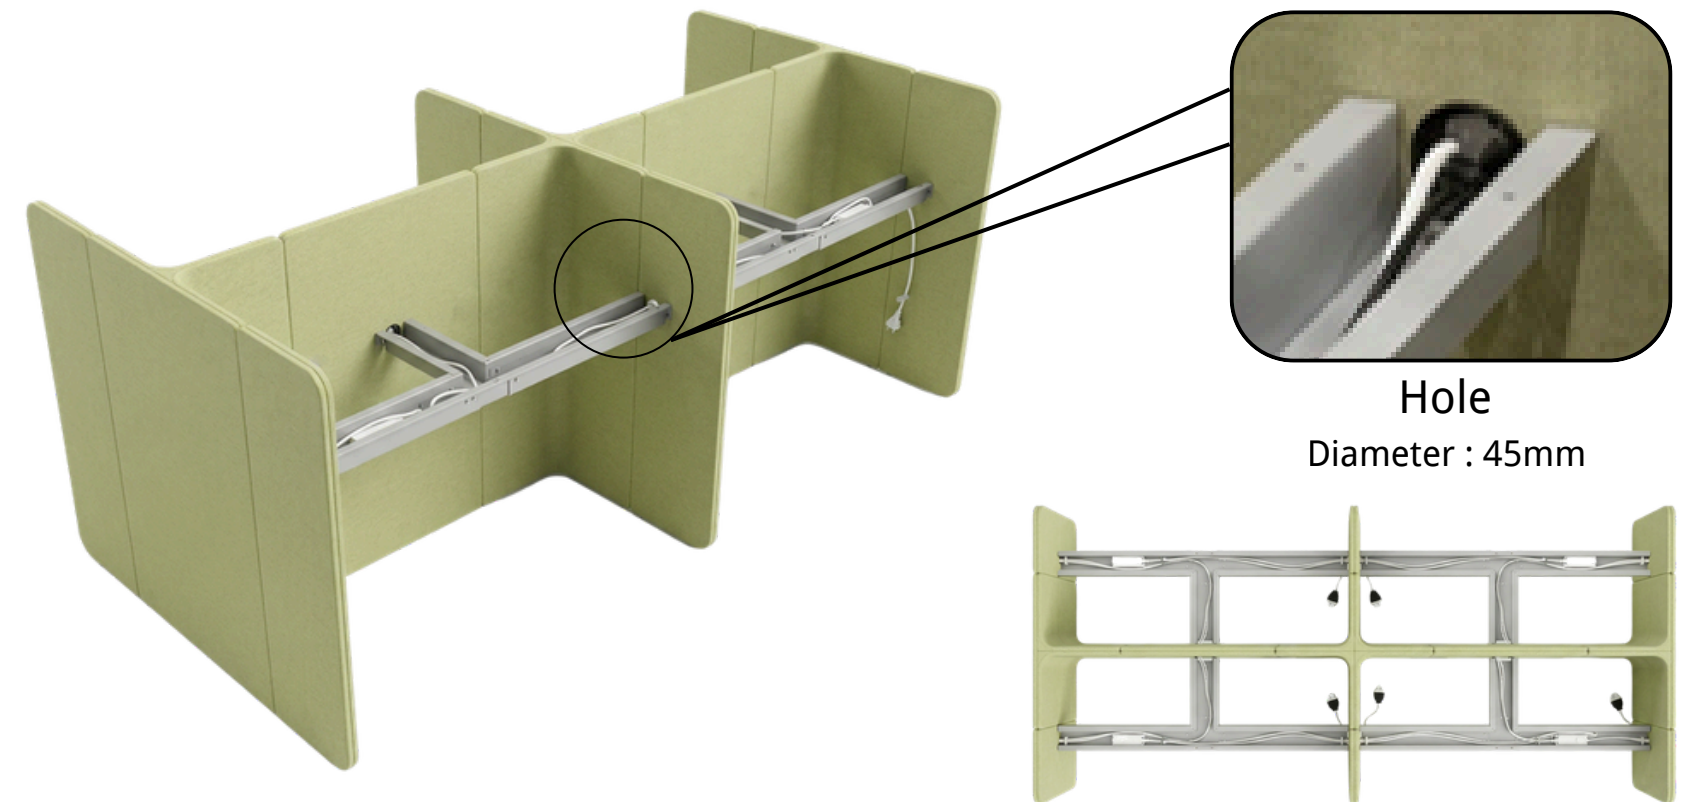

Route cable from the ground with floor trunking.

**Pole Trunking**

Route cable from the ceiling with pole trunking.

**Wire Trunking**

Under-table trunking to send wires to adjacent side.

**Support Trunking**

Excellent table support, stable and sturdy.

**Bracket Trunking**

Under-table trunking to send wires to opposite side.

**Socketed**

Grommet with fixed preinstalled socket (up to 4).

**Socketless**

Grommet without socket, use this with your own socket of choice.

**On-table socket**

Easy access on-table socket, 1x USB-A, 1x USB-C.

# .virtually hidden wires.

Workstation tables with advanced cable management systems provide flexible routing options, keeping cables concealed and contributing to a tidy, organized workspace that enhances overall design.