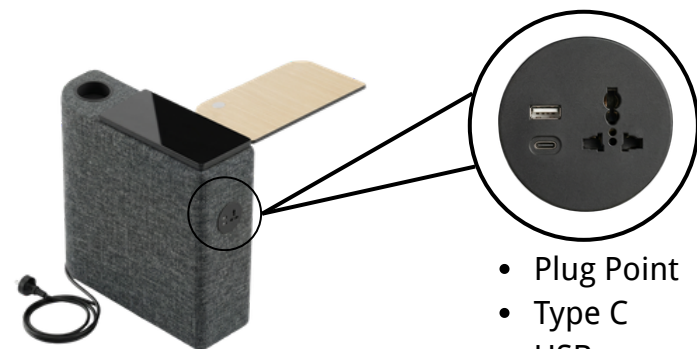

PSA-80RS  
L 800 X D 650 X H 760

PSA-150S  
L 1500 X D 650 X H 760

PSA-200S  
L 2000 X D 650 X H 760

TL-180R705  
Standard Steel Base Cover  
With Hairline Finish

• Cup Holder

- Glass Top
- Wire Management
- Cup Holder

- Plug Point
- Type C
- USB

- Glass Top
- Extend Wooden Slider
- Wire Management
- Cup Holder