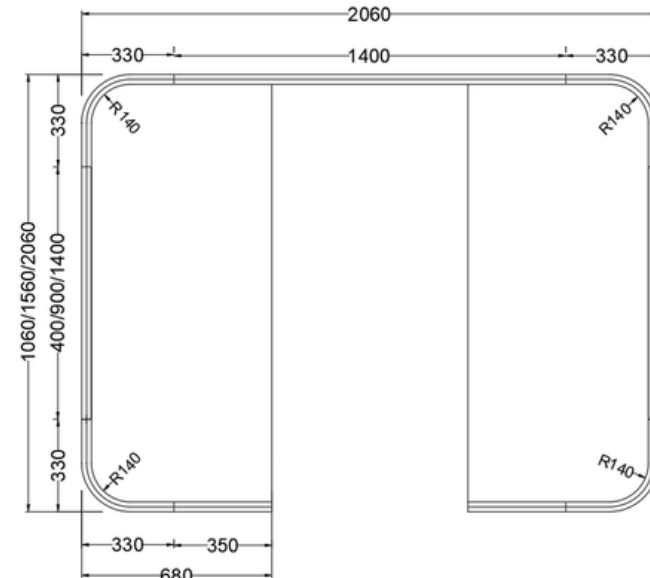

## Panel Systems-30mm (R50)

Array Workstation - Curved corners

L : 2490 / 3090 / 3690  
 D : 730 / 880 / 1030  
 H : 1200 / 1350 / 1500

Cluster of L - Curved corners, Envelope ends

L : 2490 / 3090 / 3690  
 D : 2490 / 3090 / 3690  
 H : 1200 / 1350 / 1500

D	L	
		L : 3720 / 4620 / 5520
		D : 730 / 880 / 1030
		H : 1200 / 1350 / 1500

## Pod Systems-30mm (R140)

U-Pod - Curved corners, Envelope ends

Reception Counter - Curved corners

U Pod Enclosed - Curved corner

C-Pod - Curved corners, Envelope ends

U-Dicussion - Curved corners, Envelope ends

## YPS-U Pod

The U-shaped pod features a sleek design suitable for any workspace, available in sizes of 1200mm, 1500mm, and 1800mm. It promotes individual focus and workflow, with modular dividers that adapt to both compact and open-plan environments for functionality.