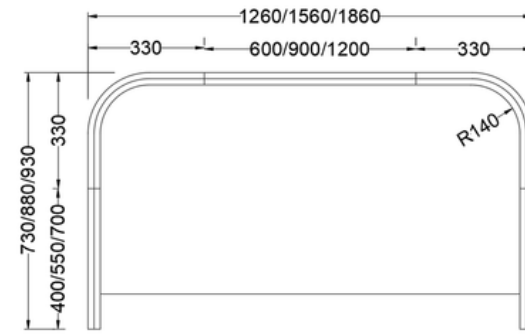

Reception Counter - Curved corners