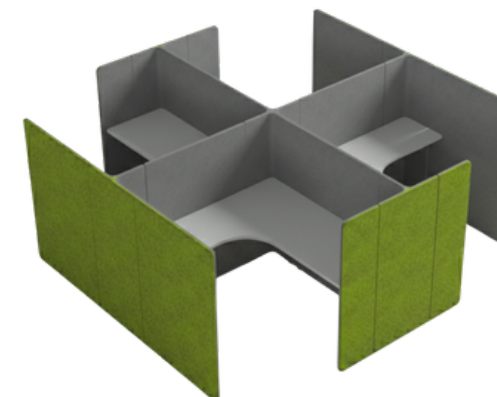

D	L	
		L : 3720 / 4620 / 5520
		D : 730 / 880 / 1030
		H : 1200 / 1350 / 1500

## YPS-Cluster Workstation

The Cluster Array Workstation features a sleek design and versatility, enhancing any workspace. Available in three sizes—1200mm, 1500mm, and 1800mm—it is ideal for focused individual tasks.

## YPS-Cluster of 2

The Cluster of 2 features an elegant, versatile design in sizes of 1200 mm, 1500 mm, and 1800 mm, perfect for individual work. Made from high-quality materials, these durable desks promote collaboration and privacy with a sleek finish and modular design. Ergonomic features ensure comfort, while optional accessories like cable management systems and privacy screens enhance functionality in dynamic workplaces.

## YPS-Cluster of 4

The Cluster of 4 features elegant lines and versatility, available in sizes of 1200 mm, 1500 mm, and 1800 mm for focused tasks. Its modular design allows easy reconfiguration, ideal for collaborative work environments. Crafted from premium materials, it ensures durability and a modern aesthetic. Optional privacy screens and cable management enhance organization. Suitable for both corporate offices and home studies, it combines functionality with style for contemporary professionals.