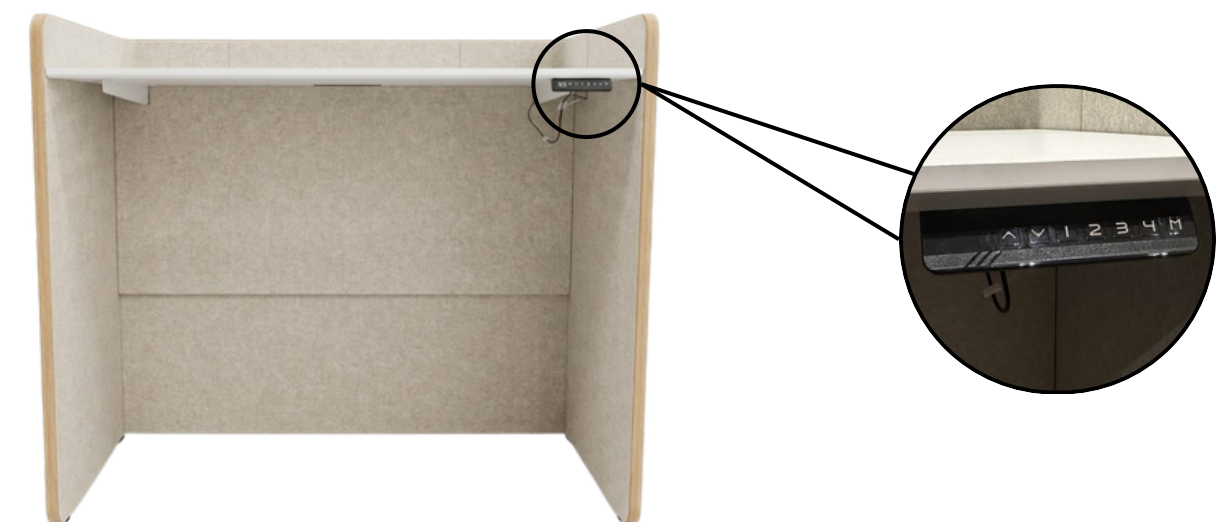

YPS-Flow Pod Workstation

The S-Flow Pod Workstation combines sophisticated design and versatility, accommodating three people for collaborative discussions while allowing individual focus. Its sleek, compact form suits modern offices, emphasizing flexibility and functionality. With integrated power outlets, cable management, ergonomic seating, and adjustable surfaces, it enhances comfort and promotes productivity in the workplace.

.Adjustable Table.

Redefine your comfort and productivity with a height-adjustable workstation that transitions easily between sitting and standing, boosting energy and focus. Its minimalist design and premium materials, clean, along with acoustic panels, create a quiet workspace while optimizing workflow.