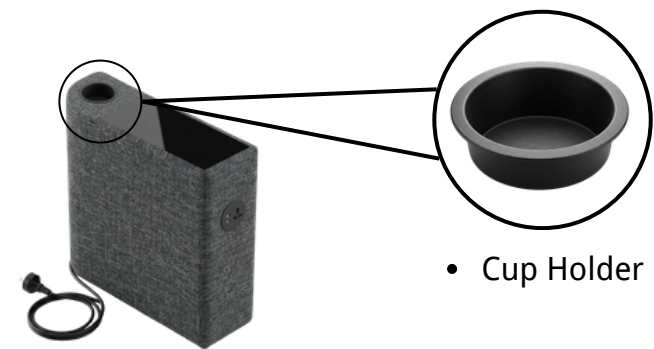

# Model YPP

Lounge Sofa / Side Table / Center Table

PS-100S  
L 1000 X D 650 X H 760

PS-150S  
L 1500 X D 650 X H 760

PS-200S  
L 2000 X D 650 X H 760

PSA-100S  
L 1000 X D 650 X H 760

PSA-80LS  
L 800 X D 650 X H 760

PSA-80RS  
L 800 X D 650 X H 760

PSA-150S  
L 1500 X D 650 X H 760

PSA-200S  
L 2000 X D 650 X H 760

TL-180R705  
Standard Steel Base Cover  
With Hairline Finish

• Cup Holder

- Glass Top
- Wire Management
- Cup Holder