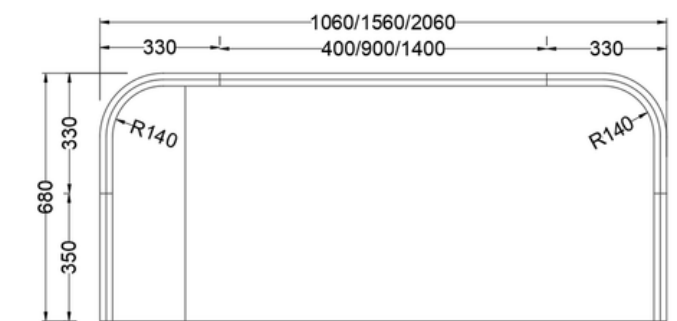

Model YPP

Pod Systems-30mm (R140)