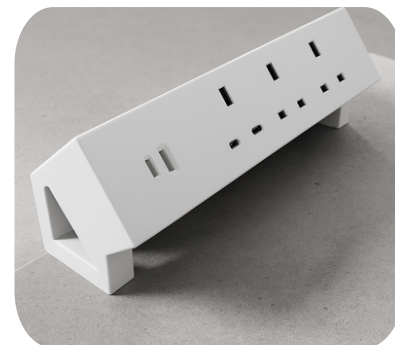

Route cable from the ground with floor trunking.

**Pole Trunking**

Route cable from the ceiling with pole trunking.

**Wire Trunking**

Under-table trunking to send wires to adjacent side.

**Support Trunking**

Excellent table support, stable and sturdy.

**Bracket Trunking**

Under-table trunking to send wires to opposite side.

**Socketed**

Grommet with fixed preinstalled socket (up to 4).

**Socketless**

Grommet without socket, use this with your own socket of choice.

**On-table socket**

Easy access on-table socket, 1x USB-A, 1x USB-C.