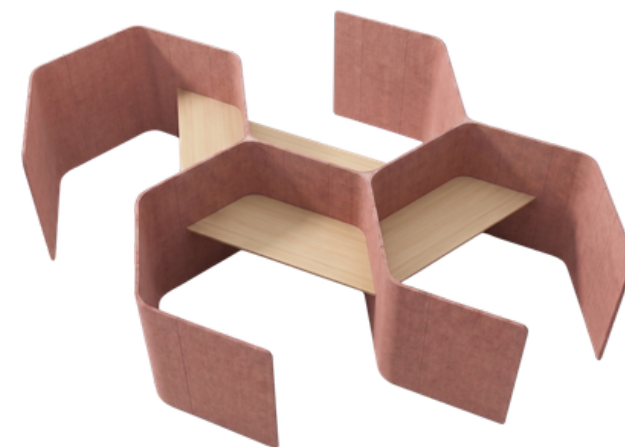

YPS-Honey120 Workstation

The Honey Pod workstation, distinguished by its elegant design and exceptional versatility, effortlessly elevates any workspace with a touch of refined sophistication. It serves as an ideal companion for individual work sessions.