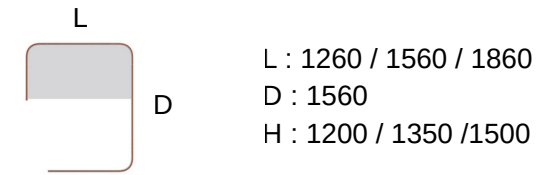

## Pod Systems-30mm (R140)

U-Pod - Curved corners, Envelope ends

Reception Counter - Curved corners

U Pod Enclosed - Curved corner

C-Pod - Curved corners, Envelope ends

U-Dicussion - Curved corners, Envelope ends