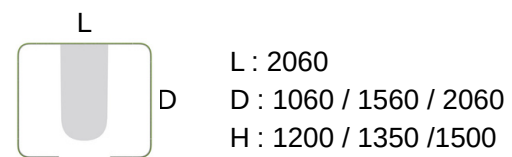

## Pod Systems-30mm (R140)

U-Pod - Curved corners, Envelope ends

Reception Counter - Curved corners

U Pod Enclosed - Curved corner

C-Pod - Curved corners, Envelope ends

U-Dicussion - Curved corners, Envelope ends