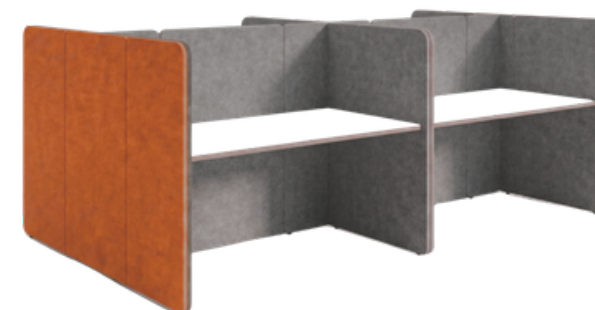

YPS-Cluster Workstation

The Cluster Array Workstation features a sleek design and versatility, enhancing any workspace. Available in three sizes—1200mm, 1500mm, and 1800mm—it is ideal for focused individual tasks.