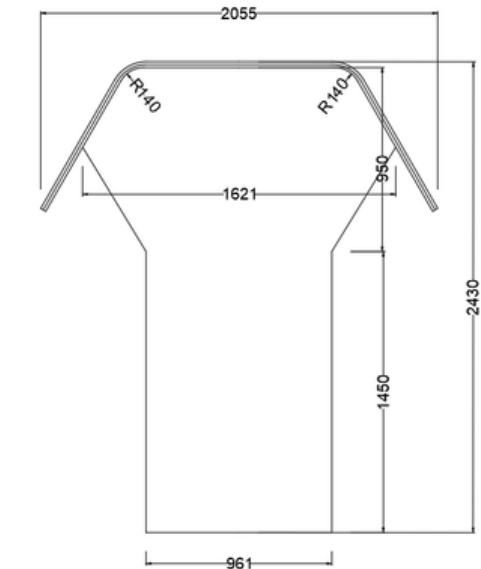

Sofa-Pod - Curved corners, Envelope ends