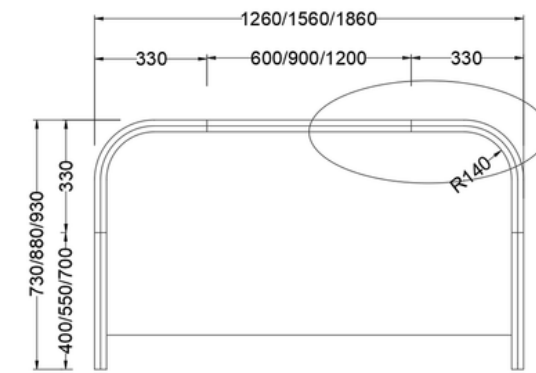

U Pod Enclosed - Curved corner