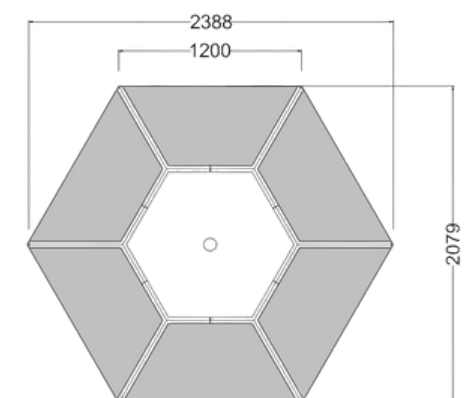

YPS-Hexagon Workstation

The Hexagon Pod Workstation boasts a sophisticated design accommodating up to six individuals, fostering collaboration while facilitating focused work. Its modern aesthetics and ergonomic features provide comfort during extended sessions. Equipped with acoustic panels to minimize distractions, it cultivates a productive environment. Additionally, integrated power outlets and wireless charging capabilities cater to contemporary technological demands. This workstation harmoniously blends style and functionality, making it an ideal choice for enhancing teamwork and innovation in modern workplaces.