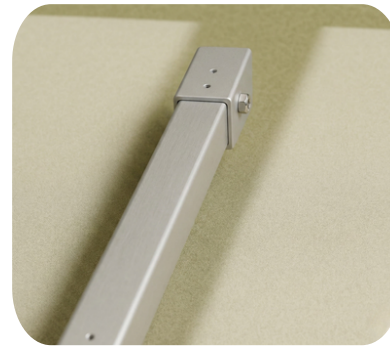

.optional.

Customize these features to your preference.

Magnetic Whiteboard

Easily move your magnetic whiteboard to any side

Hanging Shelf

Adorn your area with the included hook basket.

Hanging Rack

Elevate your area with the included hook basket for stylish decoration.

Hanging Hook

Decorate your space with included hook basket.

.wire management.

Customize your wire management of choice. Tidying up your wires, uncluttering your space.

Wire Snake

Route cable from the ground with flexible wire management snake.

Floor Trunking

Route cable from the ground with floor trunking.

Pole Trunking

Route cable from the ceiling with pole trunking.

Wire Trunking

Under-table trunking to send wires to adjacent side.

Support Trunking

Excellent table support, stable and sturdy.

Bracket Trunking

Under-table trunking to send wires to opposite side.

Socketed

Grommet with fixed preinstalled socket (up to 4).

Socketless

Grommet without socket, use this with your own socket of choice.