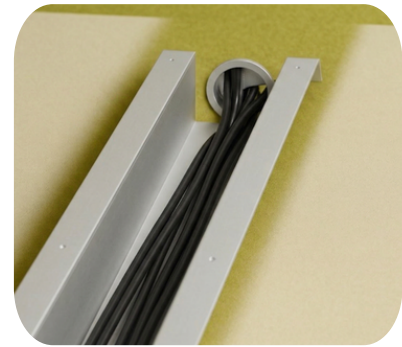

.optional.

Customize these features to your preference.

Magnetic Whiteboard

Easily move your magnetic whiteboard to any side

Hanging Shelf

Adorn your area with the included hook basket.

Hanging Rack

Elevate your area with the included hook basket for stylish decoration.

Hanging Hook

Decorate your space with included hook basket.

.wire management.

Customize your wire management of choice. Tidying up your wires, uncluttering your space.

Wire Snake

Route cable from the ground with flexible wire management snake.

Floor Trunking

Route cable from the ground with floor trunking.

Pole Trunking

Route cable from the ceiling with pole trunking.

Wire Trunking

Under-table trunking to send wires to adjacent side.

Support Trunking

Excellent table support, stable and sturdy.

Bracket Trunking

Under-table trunking to send wires to opposite side.

Socketed

Grommet with fixed preinstalled socket (up to 4).

Socketless

Grommet without socket, use this with your own socket of choice.