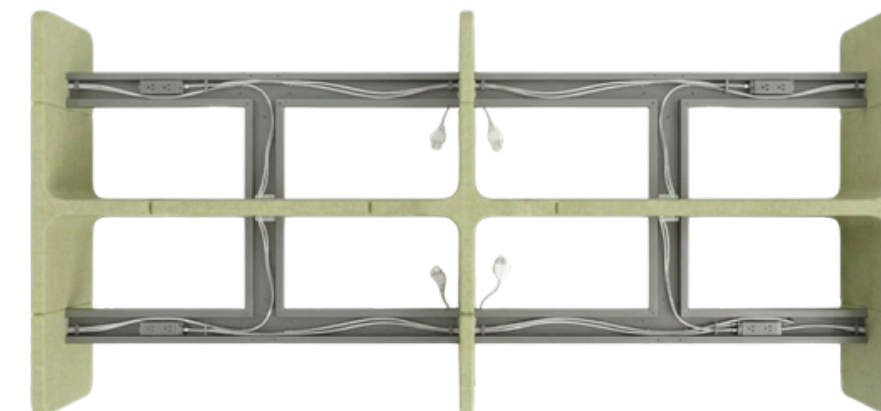

.optional.

Customize these features to your preference.

Magnetic Whiteboard

Easily move your magnetic whiteboard to any side

Hanging Shelf

Adorn your area with the included hook basket.

Hanging Rack

Elevate your area with the included hook basket for stylish decoration.

Floor Trunking

Route cable from the ground with floor trunking.

Pole Trunking

Route cable from the ceiling with pole trunking.

Wire Trunking

Under-table trunking to send wires to adjacent side.

Support Trunking

Excellent table support, stable and sturdy.

Bracket Trunking

Under-table trunking to send wires to opposite side.

Socketed

Grommet with fixed preinstalled socket (up to 4).

Socketless

Grommet without socket, use this with your own socket of choice.

On-table socket

Easy access on-table socket, 1x USB-A, 1x USB-C.

.virtually hidden wires.

Workstation tables with advanced cable management systems provide flexible routing options, keeping cables concealed and contributing to a tidy, organized workspace that enhances overall design.