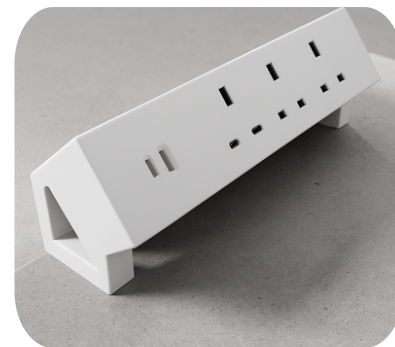

Floor Trunking

Route cable from the ground with floor trunking.

Pole Trunking

Route cable from the ceiling with pole trunking.

Wire Trunking

Under-table trunking to send wires to adjacent side.

Support Trunking

Excellent table support, stable and sturdy.

Bracket Trunking

Under-table trunking to send wires to opposite side.

Socketed

Grommet with fixed preinstalled socket (up to 4).

Socketless

Grommet without socket, use this with your own socket of choice.

On-table socket

Easy access on-table socket, 1x USB-A, 1x USB-C.

.virtually hidden wires.

Workstation tables with advanced cable management systems provide flexible routing options, keeping cables concealed and contributing to a tidy, organized workspace that enhances overall design.