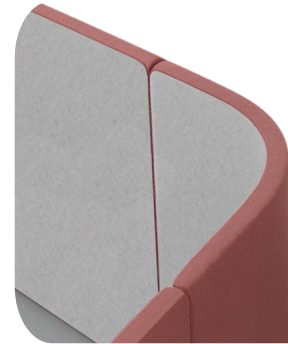

140mm Radius

Panels feature corner post radius of 140mm.