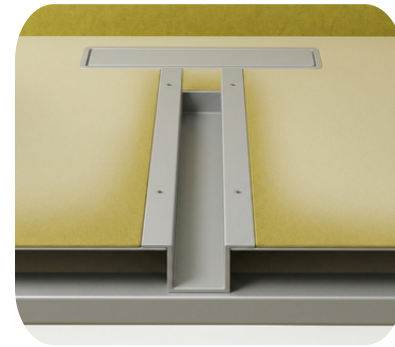

.optional.

Customize these features to your preference.

Magnetic Whiteboard

Easily move your magnetic whiteboard to any side

Hanging Shelf

Adorn your area with the included hook basket.

Hanging Rack

Elevate your area with the included hook basket for stylish decoration.

Floor Trunking

Route cable from the ground with floor trunking.

Pole Trunking

Route cable from the ceiling with pole trunking.

Wire Trunking

Under-table trunking to send wires to adjacent side.

Support Trunking

Excellent table support, stable and sturdy.

Bracket Trunking

Under-table trunking to send wires to opposite side.

Socketed

Grommet with fixed preinstalled socket (up to 4).

Socketless

Grommet without socket, use this with your own socket of choice.

On-table socket

Easy access on-table socket, 1x USB-A, 1x USB-C.

.virtually hidden wires.

Workstation tables with advanced cable management systems provide flexible routing options, keeping cables concealed and contributing to a tidy, organized workspace that enhances overall design.