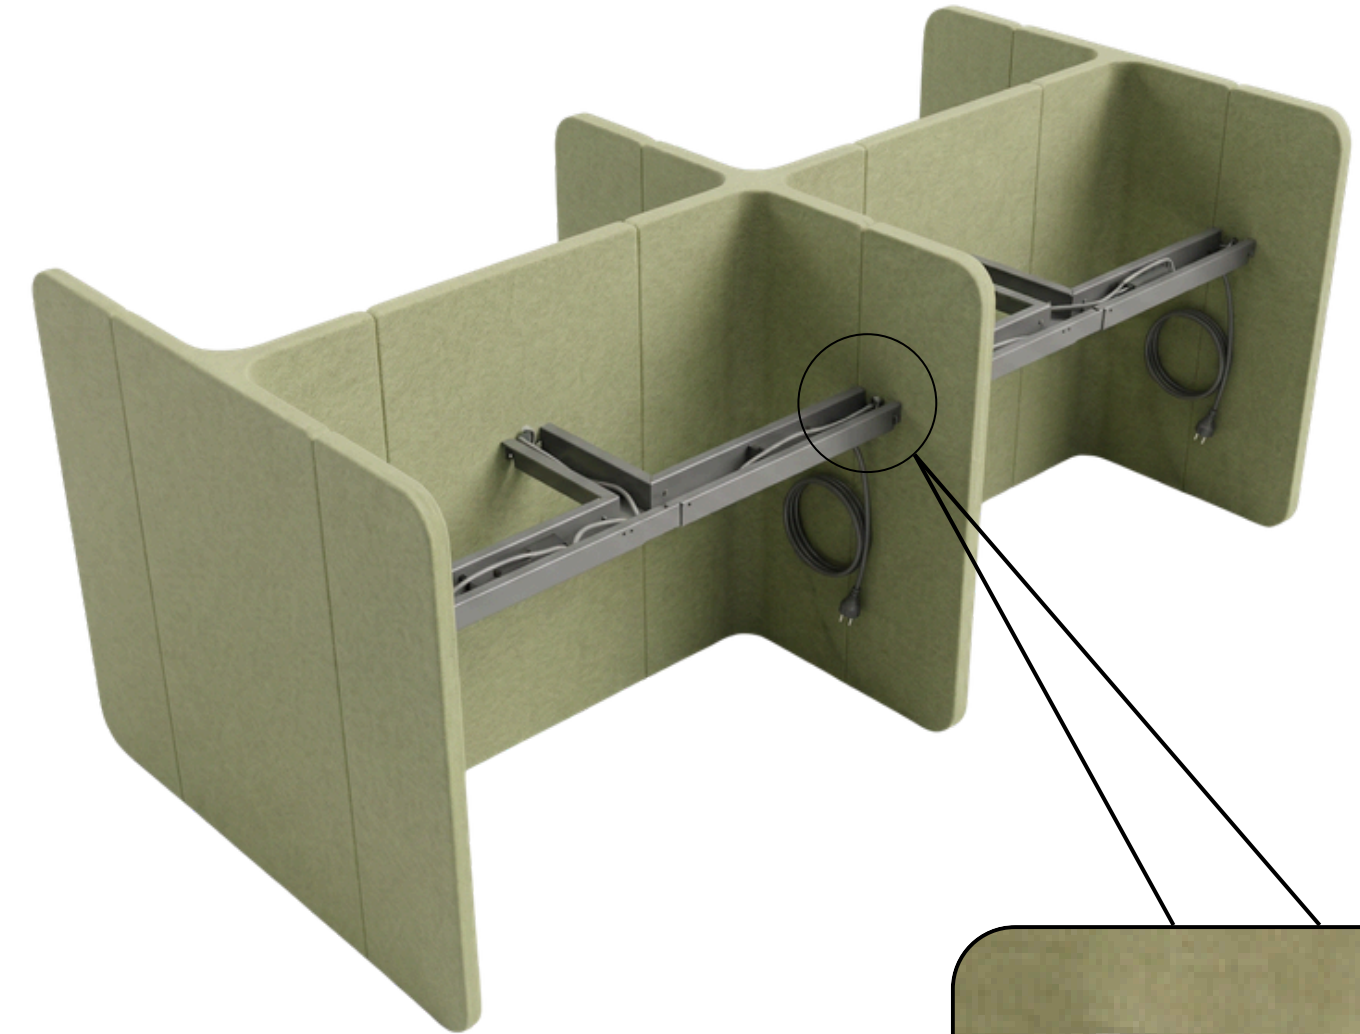

.optional.

Customize these features to your preference.

Magnetic Whiteboard

Easily move your magnetic whiteboard to any side

Hanging Shelf

Adorn your area with the included hook basket.

Hanging Rack

Elevate your area with the included hook basket for stylish decoration.

Floor Trunking

Route cable from the ground with floor trunking.

Pole Trunking

Route cable from the ceiling with pole trunking.

Wire Trunking

Under-table trunking to send wires to adjacent side.

Support Trunking

Excellent table support, stable and sturdy.

Bracket Trunking

Under-table trunking to send wires to opposite side.

Socketed

Grommet with fixed preinstalled socket (up to 4).

Socketless

Grommet without socket, use this with your own socket of choice.

On-table socket

Easy access on-table socket, 1x USB-A, 1x USB-C.

.virtually hidden wires.

Workstation tables with advanced cable management systems provide flexible routing options, keeping cables concealed and contributing to a tidy, organized workspace that enhances overall design.